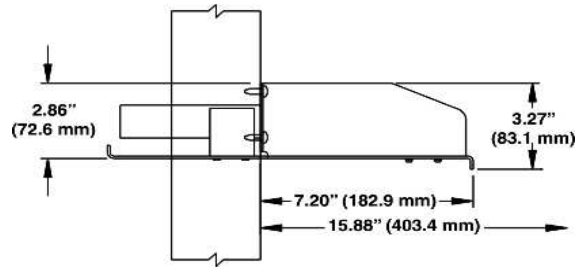

Product Cut Sheet

23" FULL SIZE SLIDING KEYBOARD TRAY & MOUSE

Convenient tray for holding keyboard and mouse. Mounting hardware not included. Keyboard tray extends 8" (200 mm) for full access to all keys. Tray and pad retract when not in use. Holds keyboards up to 20.1"W x 9.8"D (511 mm x 249 mm). 9" x 7" (230 mm x 180 mm) mouse pad mounts in a choice of four convenient locations. Made of strong, lightweight aluminum.

Part Number	Description	Shipping Weight lb (kg)
11690-X23	23" Full Size Sliding Keyboard & Mouse	12 (5.4)

X=color: 1=Gray, 2=Computer Beige, 5=Clear, 7=Black, E=Glacier White

800-834-4969 in U.S. & Canada • www.chatsworth.com