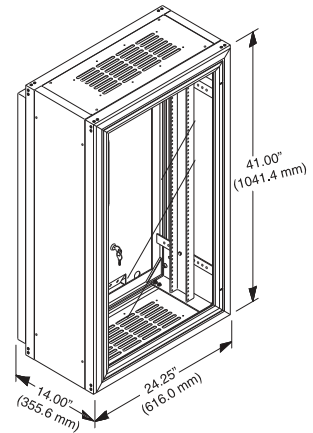

Product Cut Sheet

SILVER FRAME WALL-MOUNT CABINET

The Silver Frame Wall-Mount Cabinet provides an elegant and premium quality enclosure for protecting and securing your rack-mount equipment. Uses less space than conventional floor racks or enclosures. Unique dual-locking hinge design provides convenient front and rear access. With the 5.5" x 10.3" cable pass-through port in the center of the back panel, it is possible to route cable through the wall directly into the mounted cabinet for a more secure installation.

Rack mounting surface depth is adjustable front to back 7-1/2" for 14" depth and 16-1/2" for 24" depth. 36" usable mounting height (20U). Universal 5/8"-5/8"-1/2" alternating hole pattern on both front and back sides.

- Unique dual locking hinge design
- Strong, lightweight aluminum construction
- 19" rack width
- Vented top and bottom for optimum air flow
- Adjustable rack mounting surface
- Includes (50) #12-24 mounting screws
- Installation hardware included: 1/4" lag screw for backboard or stud mounting and Saf-T-Grip® Cable Management Straps for cable routing
- Ships fully assembled
- Supports up to 150 lb (68 kg)

Part Number	Description H x W x D	Shipping Weight lb (kg)
Silver Frame Cabinet w/Smoked Plexiglass Doors		
11680-X19	41 x 24.3 x 14 (1040 x 617 x 360)	61 (27.7)
11685-X19	41 x 24.3 x 24 (1040 x 617 x 610)	71 (32.2)
Silver Frame Cabinet with Solid Metal Doors		
12680-X19	41 x 24.3 x 14 (1040 x 617 x 360)	61 (27.7)
12685-X19	41 x 24.3 x 24 (1040 x 617 x 610)	71 (32.2)