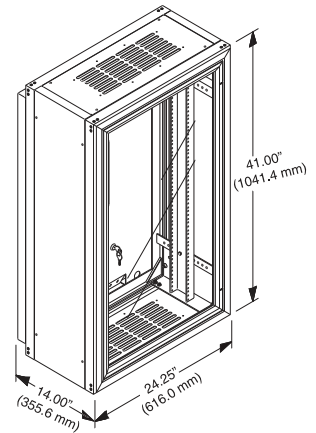

## SILVER FRAME WALL-MOUNT CABINET

The Silver Frame Wall-Mount Cabinet provides an elegant and premium quality enclosure for protecting and securing your rack-mount equipment. Uses less space than conventional floor racks or enclosures. Unique dual-locking hinge design provides convenient front and rear access. With the 5.5" x 10.3" cable pass-through port in the center of the back panel, it is possible to route cable through the wall directly into the mounted cabinet for a more secure installation.

Rack mounting surface depth is adjustable front to back 7-1/2" for 14" depth and 16-1/2" for 24" depth. 36" usable mounting height (20U). Universal 5/8"-5/8"-1/2" alternating hole pattern on both front and back sides.

- Unique dual locking hinge design
- Strong, lightweight aluminum construction
- 19" rack width
- Vented top and bottom for optimum air flow
- Adjustable rack mounting surface
- Includes (50) #12-24 mounting screws
- Installation hardware included: 1/4" lag screw for backboard or stud mounting and Saf-T-Grip® Cable Management Straps for cable routing
- Ships fully assembled
- Supports up to 150 lb (68 kg)

Part Number	Description H x W x D	Shipping Weight lb (kg)
<b>Silver Frame Cabinet w/Smoked Plexiglass Doors</b>		
11680-X19	41 x 24.3 x 14 (1040 x 617 x 360)	61 (27.7)
11685-X19	41 x 24.3 x 24 (1040 x 617 x 610)	71 (32.2)
<b>Silver Frame Cabinet with Solid Metal Doors</b>		
12680-X19	41 x 24.3 x 14 (1040 x 617 x 360)	61 (27.7)
12685-X19	41 x 24.3 x 24 (1040 x 617 x 610)	71 (32.2)