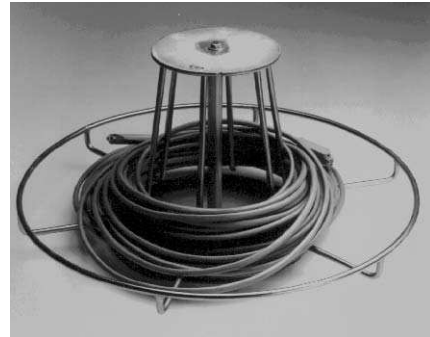

Product Information Sheet

CABLE REEL

This sturdy play-out reel makes installing multi-conductor or coaxial cables a one-person job. The installer no longer needs to unwind the cable, lay it flat on the floor and have another installer assist by feeding the cable into a duct. With the Cable Reel, simply place the coil of the cable on the reel and pull the amount needed. The cable basket rotates smoothly without tangling or backlash.

Constructed of sturdy, welded steel. Measures 12-inch high and 25-inch in diameter. Holds up to 200 feet of 25-pair cable. The zinc irridite plating and gold color protects the reel from corrosion, assuring a long and useful life.

Part Number	Description	Shipping Weight
11595-000	Cable Reel	26 lb

800-834-4969 in US & Canada • www.chatsworth.com

CHATSWORTH PRODUCTS, INC.

©2002 Chatsworth Products, Inc. 5/02/GT