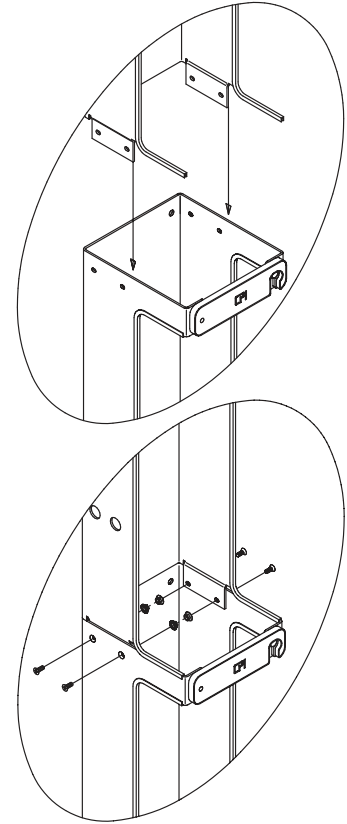

Product Cut Sheet

SINGLE-SIDED WIDE VERTICAL CABLING SECTION

Provides convenient cable run between equipment racks.
Conceals cable for a more attractive installation.

- Bolts to CPI Standard Rack, Universal Rack, QuadraRack® 4-Post Frame and QuadraRack Server Frame
- Includes formed cabling section, lockable cabling latches spaced 12" (300 mm) apart, protective edge guards and mounting hardware
- 6"W x 6.38"D (150 mm x 162.1 mm); single-sided cable trough
- 9' (2.7 m) version consists of 7' (2.1 m) section with a 2' (0.6 m) extension

11374 Cabling Section, Single-Sided, Wide	
Color	
1	Gray
2	Computer Beige
5	Clear
7	Black
E	Glacier White
Height	
00	5' 6" (1.7 m)
01	6' (1.8 m)
02	6' 6" (2.0 m)
03	7' (2.1 m)
05	7' 6" (2.3 m)
15	8' (2.4 m)
08	9' (2.7 m)

11374	-	X	XX
-------	---	---	----

11374-503
Single-Sided Wide

Extension Installation

11584-X01
One-Foot Extension

11378-X01
Two-Foot Extension

Single-Sided Wide Vertical Cabling Section Extensions

Adds one or two feet of height to vertical cabling sections, providing a uniform vertical pathway from ceiling to rack.

- Mounting hardware included.

Part Number	Description W x D in (mm)	Shipping Weight lb (kg)
11584-X01	One-Foot Extension 6 x 6.38 (150 x 162.1)	3 (1.4)
11378-X01	Two-Foot Extension 6 x 6.38 (150 x 162.1)	4 (1.8)