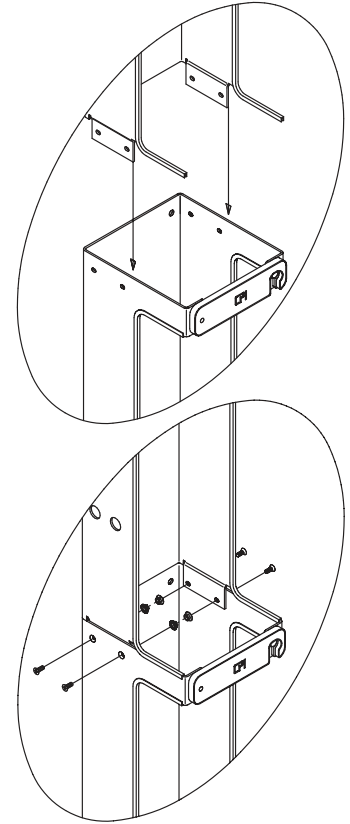

Product Cut Sheet

SINGLE-SIDED WIDE VERTICAL CABLING SECTION

Provides convenient cable run between equipment racks.
Conceals cable for a more attractive installation.

- Bolts to CPI Standard Rack, Universal Rack, QuadraRack® 4-Post Frame and QuadraRack Server Frame
- Includes formed cabling section, lockable cabling latches spaced 12" (300 mm) apart, protective edge guards and mounting hardware
- 6"W x 6.38"D (150 mm x 162.1 mm); single-sided cable trough
- 9' (2.7 m) version consists of 7' (2.1 m) section with a 2' (0.6 m) extension

11374 Cabling Section, Single-Sided, Wide	
Color	
1	Gray
2	Computer Beige
5	Clear
7	Black
E	Glacier White
Height	
00	5' 6" (1.7 m)
01	6' (1.8 m)
02	6' 6" (2.0 m)
03	7' (2.1 m)
05	7' 6" (2.3 m)
15	8' (2.4 m)
08	9' (2.7 m)

11374	-	X	XX
-------	---	---	----

11374-503
Single-Sided Wide

Extension Installation

Single-Sided Wide Vertical Cabling Section Extensions

Adds one or two feet of height to vertical cabling sections, providing a uniform vertical pathway from ceiling to rack.

- Mounting hardware included.

Part Number	Description W x D in (mm)	Shipping Weight lb (kg)
11584-X01	One-Foot Extension 6 x 6.38 (150 x 162.1)	3 (1.4)
11378-X01	Two-Foot Extension 6 x 6.38 (150 x 162.1)	4 (1.8)