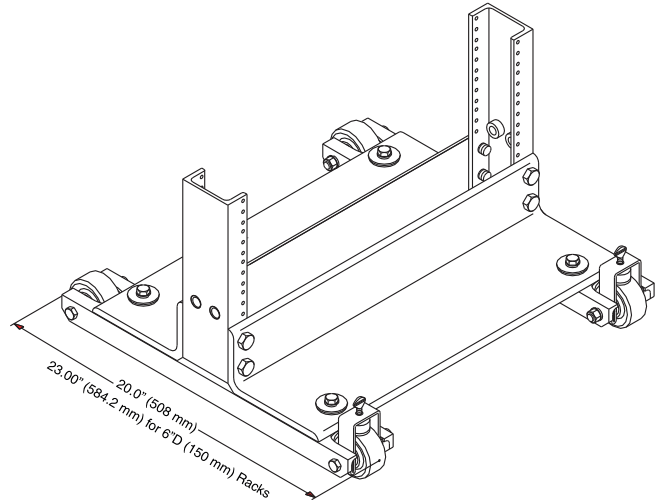

# Product Cut Sheet

## RACK STANDARD ROLLERS

- Mount to CPI Universal and Standard racks, regardless of width
- Fixed rollers prevent rack from accidental turning
- Supports up to 500 lb, adding 2" to rack's height
- Ships complete with installation hardware