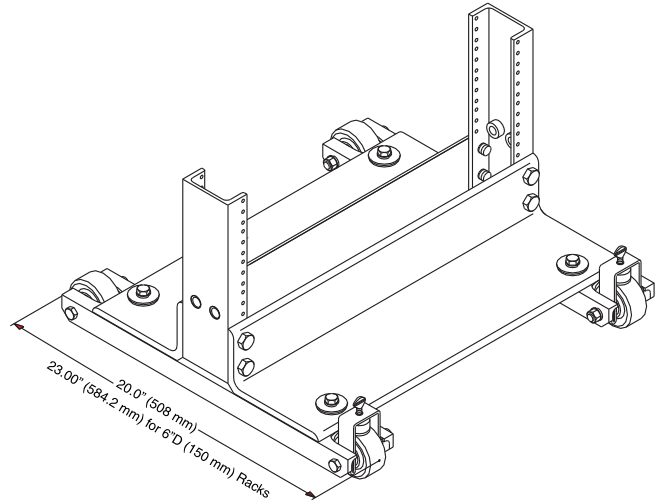

Product Cut Sheet

RACK STANDARD ROLLERS

- Mount to CPI Universal and Standard racks, regardless of width
- Fixed rollers prevent rack from accidental turning
- Supports up to 500 lb, adding 2" to rack's height
- Ships complete with installation hardware

Part Number	Color	Shipping Weight
For 3" Rack Channel		
11554-101	Gray	8 lb
11554-201	Computer White	8 lb
11554-501	Clear	8 lb
11554-701	Black	8 lb
For 6" Rack Channel		
11554-103	Gray	8 lb
11554-203	Computer White	8 lb
11554-503	Clear	8 lb
11554-703	Black	8 lb