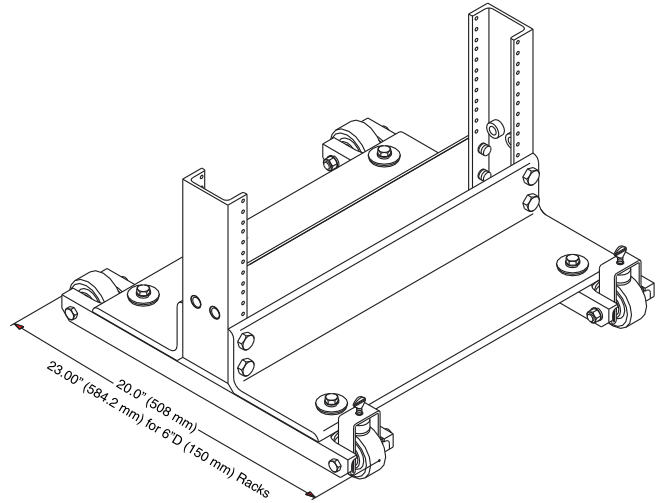

Product Cut Sheet

RACK STANDARD ROLLERS

- Mount to CPI Universal and Standard racks, regardless of width
- Fixed rollers prevent rack from accidental turning
- Supports up to 500 lb, adding 2" to rack's height
- Ships complete with installation hardware

Part Number	Color	Shipping Weight
For 3" Rack Channel		
11554-101	Gray	8 lb
11554-201	Computer White	8 lb
11554-501	Clear	8 lb
11554-701	Black	8 lb
For 6" Rack Channel		
11554-103	Gray	8 lb
11554-203	Computer White	8 lb
11554-503	Clear	8 lb
11554-703	Black	8 lb