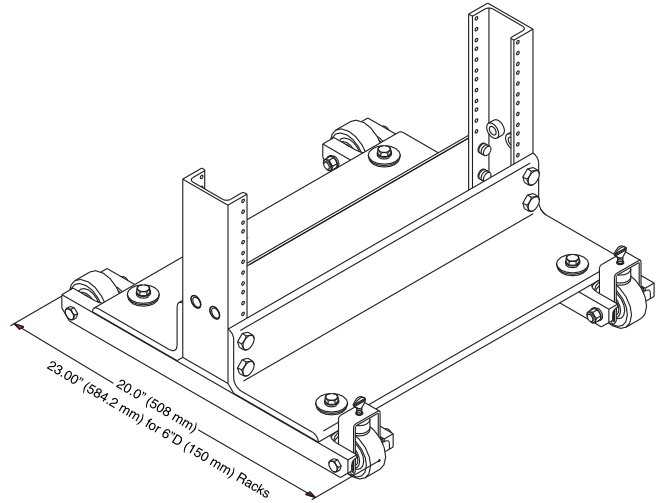

# Product Cut Sheet

## RACK STANDARD ROLLERS

- Mount to CPI Universal and Standard racks, regardless of width
- Fixed rollers prevent rack from accidental turning
- Supports up to 500 lb, adding 2" to rack's height
- Ships complete with installation hardware