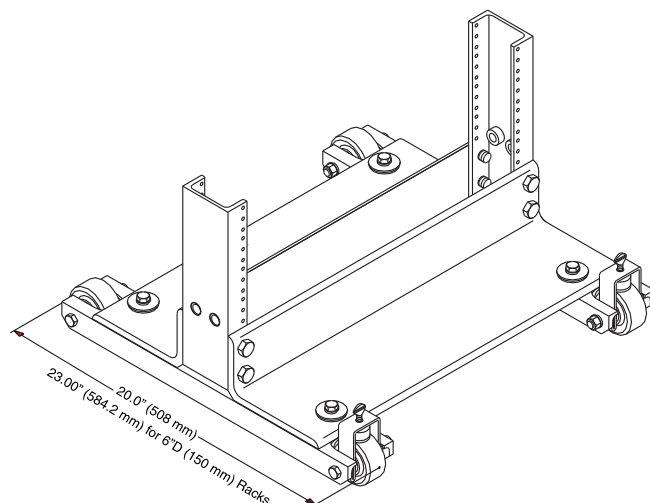

Product Cut Sheet

RACK STANDARD ROLLERS

- Mount to CPI Universal and Standard racks, regardless of width
- Fixed rollers prevent rack from accidental turning
- Supports up to 500 lb, adding 2" to rack's height
- Ships complete with installation hardware

Part Number	Color	Shipping Weight
For 3" Rack Channel		
11554-101	Gray	8 lb
11554-201	Computer White	8 lb
11554-501	Clear	8 lb
11554-701	Black	8 lb
For 6" Rack Channel		
11554-103	Gray	8 lb
11554-203	Computer White	8 lb
11554-503	Clear	8 lb
11554-703	Black	8 lb