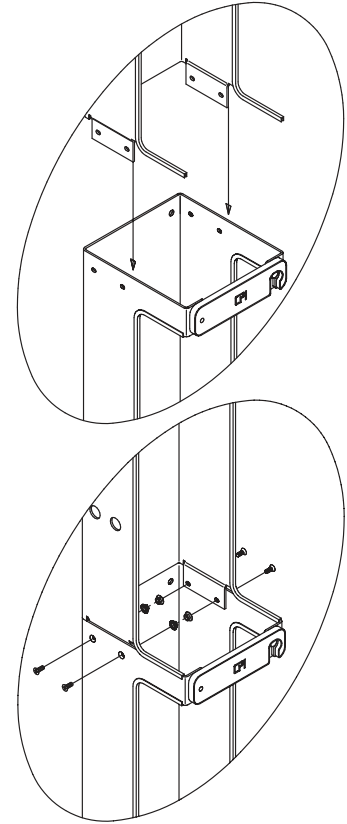

Extension Installation

Single-Sided Wide Vertical Cabling Section Extensions

Adds one or two feet of height to vertical cabling sections, providing a uniform vertical pathway from ceiling to rack.

- Mounting hardware included.

Part Number	Description W x D in (mm)	Shipping Weight lb (kg)
11584-X01	One-Foot Extension 6 x 6.38 (150 x 162.1)	3 (1.4)
11378-X01	Two-Foot Extension 6 x 6.38 (150 x 162.1)	4 (1.8)

X=color: 1=Gray, 2=Computer Beige, 5=Clear, 7=Black, E=Glacier White.

800-834-4969 in U.S. & Canada • www.chatsworth.com

CHATSWORTH PRODUCTS

©2013 Chatsworth Products, Inc. All rights reserved. CPI, CPI Passive Cooling, GlobalFrame, MegaFrame, Saf-T-Grip, Seismic Frame, SlimFrame, TeraFrame, Cube-IT Plus, Evolution, OnTrac, Velocity and QuadraRack are federally registered trademarks of Chatsworth Products. eConnect and Simply Efficient are trademarks of Chatsworth Products. All other trademarks belong to their respective companies. 07/13