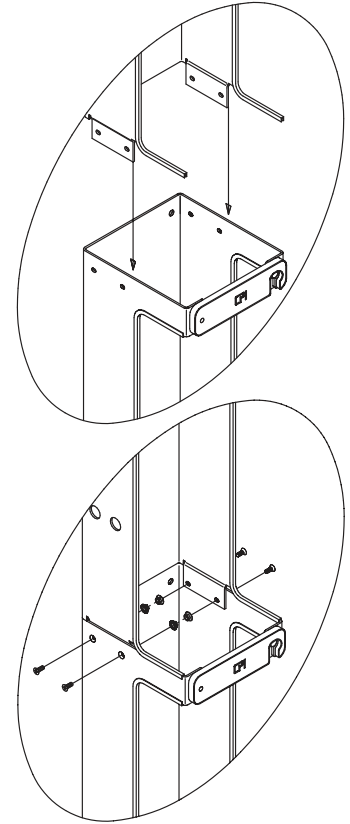

Extension Installation

Single-Sided Wide Vertical Cabling Section Extensions

Adds one or two feet of height to vertical cabling sections, providing a uniform vertical pathway from ceiling to rack.

- Mounting hardware included.

Part Number	Description W x D in (mm)	Shipping Weight lb (kg)
11584-X01	One-Foot Extension 6 x 6.38 (150 x 162.1)	3 (1.4)
11378-X01	Two-Foot Extension 6 x 6.38 (150 x 162.1)	4 (1.8)

X=color: 1=Gray, 2=Computer Beige, 5=Clear, 7=Black, E=Glacier White.

800-834-4969 in U.S. & Canada • www.chatsworth.com

CHATSWORTH PRODUCTS

©2013 Chatsworth Products, Inc. All rights reserved. CPI, CPI Passive Cooling, GlobalFrame, MegaFrame, Saf-T-Grip, Seismic Frame, SlimFrame, TeraFrame, Cube-IT Plus, Evolution, OnTrac, Velocity and QuadraRack are federally registered trademarks of Chatsworth Products. eConnect and Simply Efficient are trademarks of Chatsworth Products. All other trademarks belong to their respective companies. 07/13