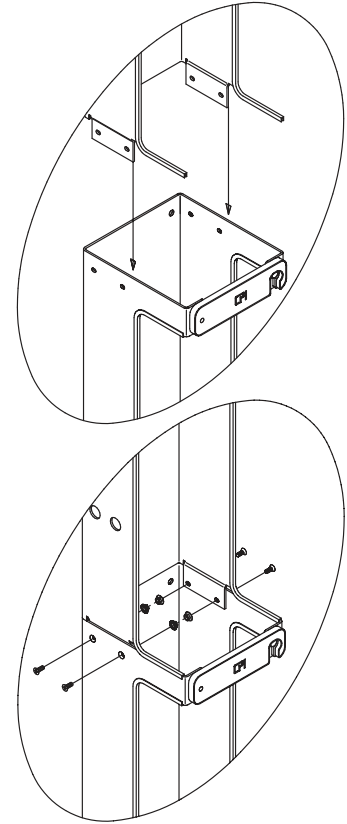

Product Cut Sheet

SINGLE-SIDED WIDE VERTICAL CABLING SECTION

Provides convenient cable run between equipment racks.
Conceals cable for a more attractive installation.

- Bolts to CPI Standard Rack, Universal Rack, QuadraRack® 4-Post Frame and QuadraRack Server Frame
- Includes formed cabling section, lockable cabling latches spaced 12" (300 mm) apart, protective edge guards and mounting hardware
- 6"W x 6.38"D (150 mm x 162.1 mm); single-sided cable trough
- 9' (2.7 m) version consists of 7' (2.1 m) section with a 2' (0.6 m) extension

11374 Cabling Section, Single-Sided, Wide	
Color	
1	Gray
2	Computer Beige
5	Clear
7	Black
E	Glacier White
Height	
00	5' 6" (1.7 m)
01	6' (1.8 m)
02	6' 6" (2.0 m)
03	7' (2.1 m)
05	7' 6" (2.3 m)
15	8' (2.4 m)
08	9' (2.7 m)

11374	-	X	XX
-------	---	---	----

11374-503
Single-Sided Wide

Extension Installation

Single-Sided Wide Vertical Cabling Section Extensions

Adds one or two feet of height to vertical cabling sections, providing a uniform vertical pathway from ceiling to rack.

- Mounting hardware included.

Part Number	Description W x D in (mm)	Shipping Weight lb (kg)
11584-X01	One-Foot Extension 6 x 6.38 (150 x 162.1)	3 (1.4)
11378-X01	Two-Foot Extension 6 x 6.38 (150 x 162.1)	4 (1.8)