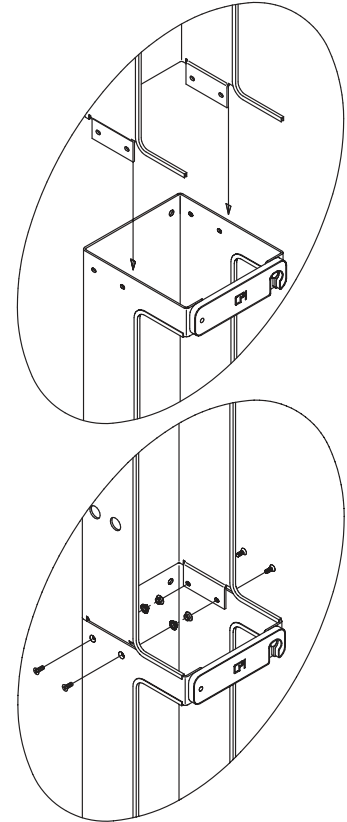

Product Cut Sheet

SINGLE-SIDED WIDE VERTICAL CABLING SECTION

Provides convenient cable run between equipment racks.
Conceals cable for a more attractive installation.

- Bolts to CPI Standard Rack, Universal Rack, QuadraRack® 4-Post Frame and QuadraRack Server Frame
- Includes formed cabling section, lockable cabling latches spaced 12" (300 mm) apart, protective edge guards and mounting hardware
- 6"W x 6.38"D (150 mm x 162.1 mm); single-sided cable trough
- 9' (2.7 m) version consists of 7' (2.1 m) section with a 2' (0.6 m) extension

11374 Cabling Section, Single-Sided, Wide	
Color	
1	Gray
2	Computer Beige
5	Clear
7	Black
E	Glacier White
Height	
00	5' 6" (1.7 m)
01	6' (1.8 m)
02	6' 6" (2.0 m)
03	7' (2.1 m)
05	7' 6" (2.3 m)
15	8' (2.4 m)
08	9' (2.7 m)

11374	-	X	XX
-------	---	---	----

11374-503
Single-Sided Wide

Extension Installation

Single-Sided Wide Vertical Cabling Section Extensions

Adds one or two feet of height to vertical cabling sections, providing a uniform vertical pathway from ceiling to rack.

- Mounting hardware included.

Part Number	Description W x D in (mm)	Shipping Weight lb (kg)
11584-X01	One-Foot Extension 6 x 6.38 (150 x 162.1)	3 (1.4)
11378-X01	Two-Foot Extension 6 x 6.38 (150 x 162.1)	4 (1.8)