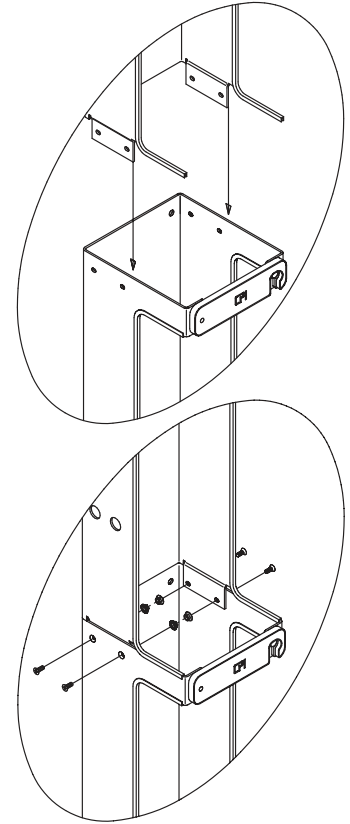

Product Cut Sheet

SINGLE-SIDED WIDE VERTICAL CABLING SECTION

Provides convenient cable run between equipment racks.
Conceals cable for a more attractive installation.

- Bolts to CPI Standard Rack, Universal Rack, QuadraRack® 4-Post Frame and QuadraRack Server Frame
- Includes formed cabling section, lockable cabling latches spaced 12" (300 mm) apart, protective edge guards and mounting hardware
- 6"W x 6.38"D (150 mm x 162.1 mm); single-sided cable trough
- 9' (2.7 m) version consists of 7' (2.1 m) section with a 2' (0.6 m) extension

11374 Cabling Section, Single-Sided, Wide	
Color	
1	Gray
2	Computer Beige
5	Clear
7	Black
E	Glacier White
Height	
00	5' 6" (1.7 m)
01	6' (1.8 m)
02	6' 6" (2.0 m)
03	7' (2.1 m)
05	7' 6" (2.3 m)
15	8' (2.4 m)
08	9' (2.7 m)

11374	-	X	XX
-------	---	---	----

11374-503
Single-Sided Wide

Extension Installation

11584-X01
One-Foot Extension

11378-X01
Two-Foot Extension

Single-Sided Wide Vertical Cabling Section Extensions

Adds one or two feet of height to vertical cabling sections, providing a uniform vertical pathway from ceiling to rack.

- Mounting hardware included.

Part Number	Description W x D in (mm)	Shipping Weight lb (kg)
11584-X01	One-Foot Extension 6 x 6.38 (150 x 162.1)	3 (1.4)
11378-X01	Two-Foot Extension 6 x 6.38 (150 x 162.1)	4 (1.8)