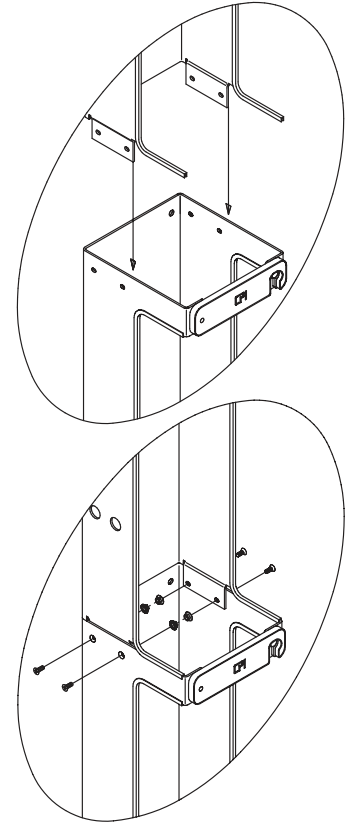

Extension Installation

Single-Sided Wide Vertical Cabling Section Extensions

Adds one or two feet of height to vertical cabling sections, providing a uniform vertical pathway from ceiling to rack.

- Mounting hardware included.

Part Number	Description W x D in (mm)	Shipping Weight lb (kg)
11584-X01	One-Foot Extension 6 x 6.38 (150 x 162.1)	3 (1.4)
11378-X01	Two-Foot Extension 6 x 6.38 (150 x 162.1)	4 (1.8)

X=color: 1=Gray, 2=Computer Beige, 5=Clear, 7=Black, E=Glacier White.

800-834-4969 in U.S. & Canada • www.chatsworth.com

CHATSWORTH PRODUCTS

©2013 Chatsworth Products, Inc. All rights reserved. CPI, CPI Passive Cooling, GlobalFrame, MegaFrame, Saf-T-Grip, Seismic Frame, SlimFrame, TeraFrame, Cube-IT Plus, Evolution, OnTrac, Velocity and QuadraRack are federally registered trademarks of Chatsworth Products. eConnect and Simply Efficient are trademarks of Chatsworth Products. All other trademarks belong to their respective companies. 07/13