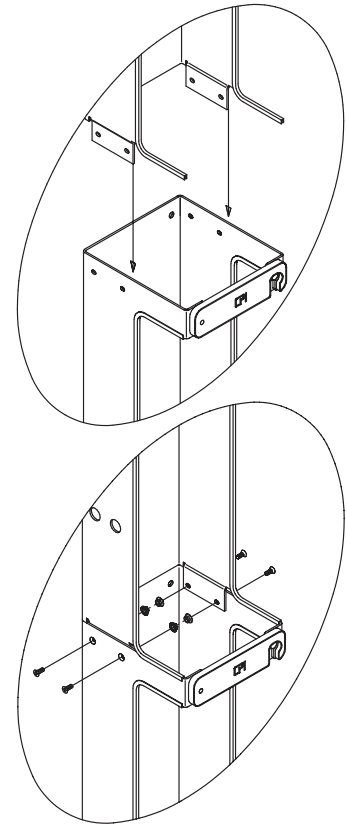

Product Cut Sheet

SINGLE-SIDED WIDE VERTICAL CABLING SECTION

Provides convenient cable run between equipment racks.
Conceals cable for a more attractive installation.

- Bolts to CPI Standard Rack, Universal Rack, QuadraRack® 4-Post Frame and QuadraRack Server Frame
- Includes formed cabling section, lockable cabling latches spaced 12" (300 mm) apart, protective edge guards and mounting hardware
- 6"W x 6.38"D (150 mm x 162.1 mm); single-sided cable trough
- 9' (2.7 m) version consists of 7' (2.1 m) section with a 2' (0.6 m) extension

11374 Cabling Section, Single-Sided, Wide	
Color	
1	Gray
2	Computer Beige
5	Clear
7	Black
E	Glacier White
Height	
00	5' 6" (1.7 m)
01	6' (1.8 m)
02	6' 6" (2.0 m)
03	7' (2.1 m)
05	7' 6" (2.3 m)
15	8' (2.4 m)
08	9' (2.7 m)

11374	-	X	XX
-------	---	---	----

11374-503
Single-Sided Wide

Extension Installation

Single-Sided Wide Vertical Cabling Section Extensions

Adds one or two feet of height to vertical cabling sections, providing a uniform vertical pathway from ceiling to rack.

- Mounting hardware included.

Part Number	Description W x D in (mm)	Shipping Weight lb (kg)
11584-X01	One-Foot Extension 6 x 6.38 (150 x 162.1)	3 (1.4)
11378-X01	Two-Foot Extension 6 x 6.38 (150 x 162.1)	4 (1.8)