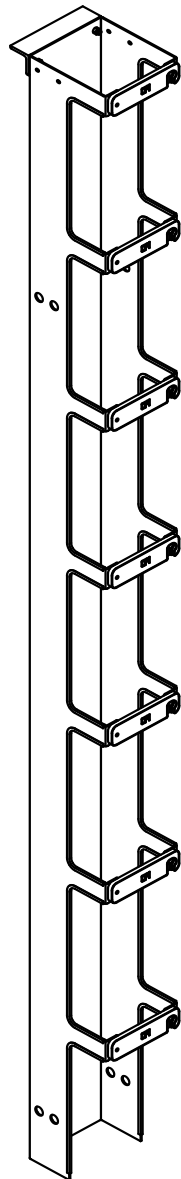

Product Cut Sheet

SINGLE-SIDED WIDE VERTICAL CABLING SECTION

Provides convenient cable run between equipment racks.
Conceals cable for a more attractive installation.

- Bolts to CPI Standard Rack, Universal Rack, QuadraRack® 4-Post Frame and QuadraRack Server Frame
- Includes formed cabling section, lockable cabling latches spaced 12" (300 mm) apart, protective edge guards and mounting hardware
- 6"W x 6.38"D (150 mm x 162.1 mm); single-sided cable trough
- 9' (2.7 m) version consists of 7' (2.1 m) section with a 2' (0.6 m) extension

11374 Cabling Section, Single-Sided, Wide	
Color	
1	Gray
2	Computer Beige
5	Clear
7	Black
E	Glacier White
Height	
00	5' 6" (1.7 m)
01	6' (1.8 m)
02	6' 6" (2.0 m)
03	7' (2.1 m)
05	7' 6" (2.3 m)
15	8' (2.4 m)
08	9' (2.7 m)

11374	-	X	XX
-------	---	---	----

11374-503
Single-Sided Wide

Extension Installation

Single-Sided Wide Vertical Cabling Section Extensions

Adds one or two feet of height to vertical cabling sections, providing a uniform vertical pathway from ceiling to rack.

- Mounting hardware included.

Part Number	Description W x D in (mm)	Shipping Weight lb (kg)
11584-X01	One-Foot Extension 6 x 6.38 (150 x 162.1)	3 (1.4)
11378-X01	Two-Foot Extension 6 x 6.38 (150 x 162.1)	4 (1.8)