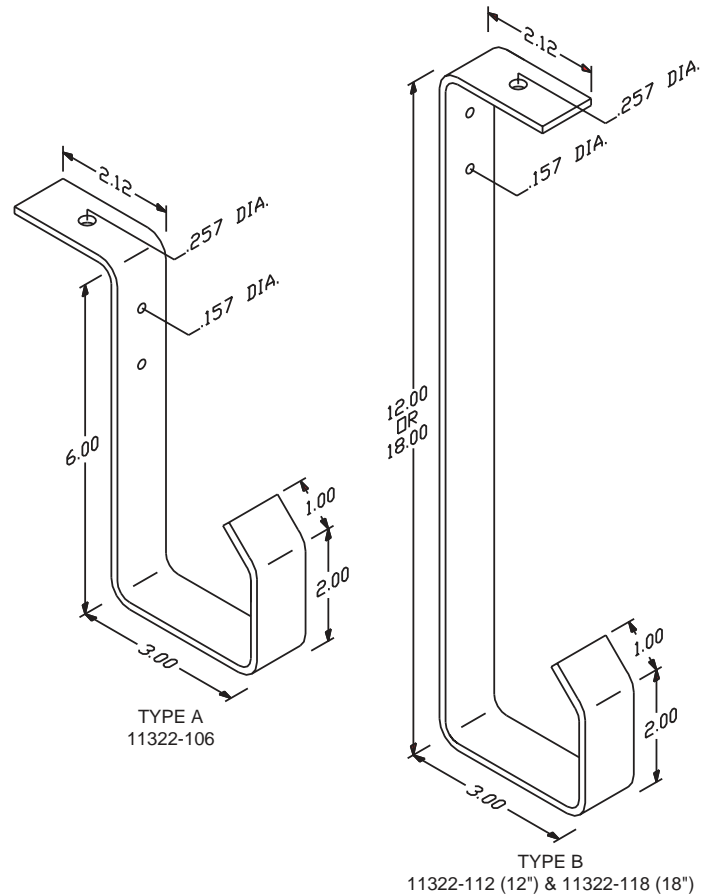

## J-HOOK CEILING CABLE BRACKET

Designed to support heavy cable runs, such as multiple PBX cable, IBM® cabling, etc. Easily routes cabling wherever ceiling support of heavy cable is required. Can also be suspended from threaded drop rods.

- Material is 1/8" x 1" steel strap with edges rolled to prevent damage to cable and wire insulation
- Color: gray  
(Contact CPI for other colors)
- Installation hardware not included

Part Number	Dim A	Type	Description
11322-106	6"	A	6" J-Hook Bracket
11322-112	12"	B	12" J-Hook Bracket
11322-118	18"	B	18" J-Hook Bracket