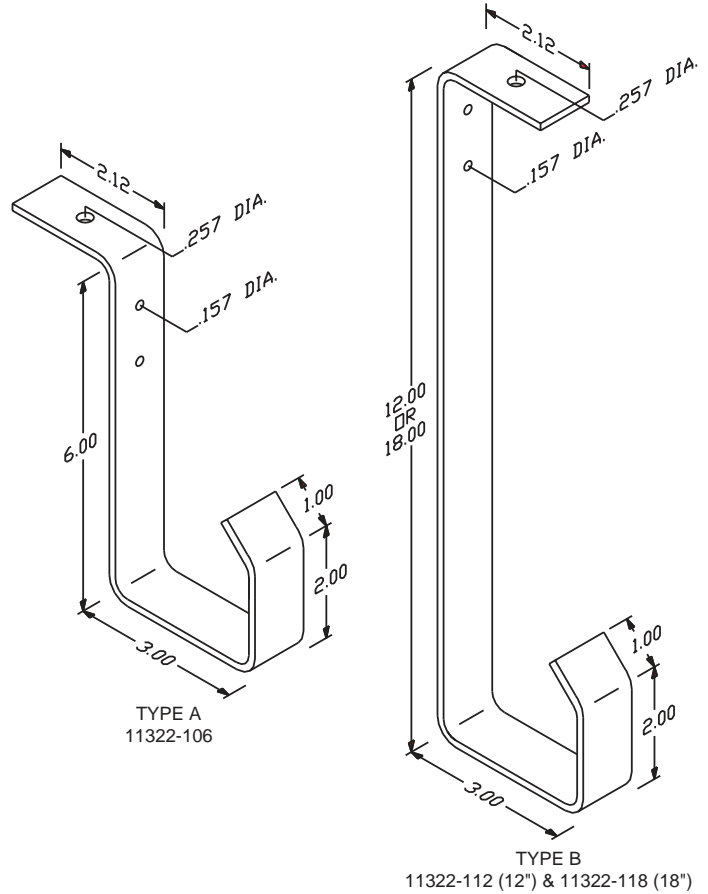

Product Information Sheet

J-HOOK CEILING CABLE BRACKET

Designed to support heavy cable runs, such as multiple PBX cable, IBM® cabling, etc. Easily routes cabling wherever ceiling support of heavy cable is required. Can also be suspended from threaded drop rods.

- Material is 1/8" x 1" steel strap with edges rolled to prevent damage to cable and wire insulation
- Color: gray
(Contact CPI for other colors)
- Installation hardware not included

Part Number	Dim A	Type	Description
11322-106	6"	A	6" J-Hook Bracket
11322-112	12"	B	12" J-Hook Bracket
11322-118	18"	B	18" J-Hook Bracket