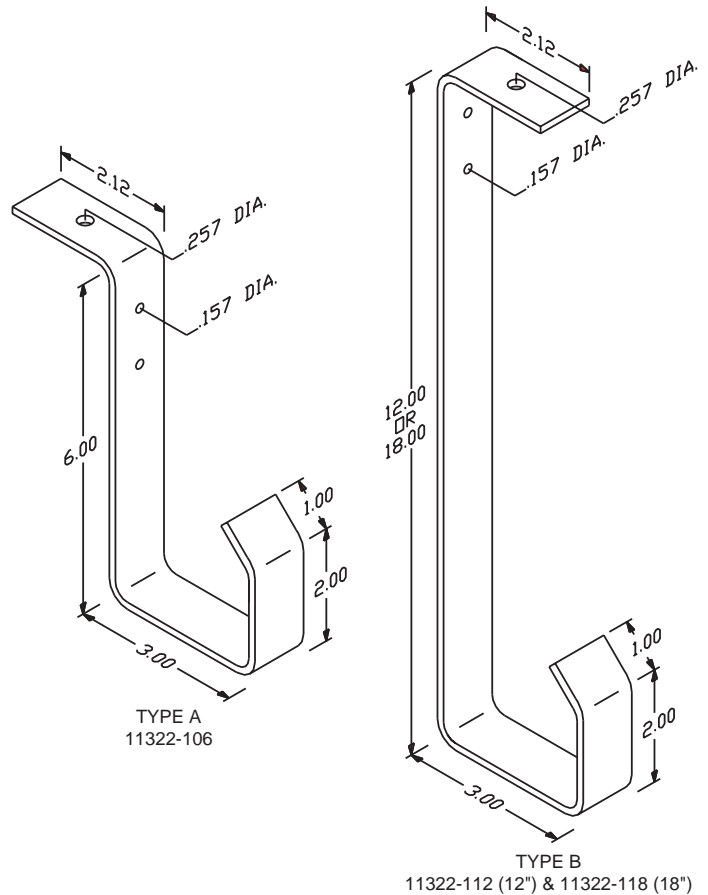

Product Information Sheet

J-HOOK CEILING CABLE BRACKET

Designed to support heavy cable runs, such as multiple PBX cable, IBM® cabling, etc. Easily routes cabling wherever ceiling support of heavy cable is required. Can also be suspended from threaded drop rods.

- Material is 1/8" x 1" steel strap with edges rolled to prevent damage to cable and wire insulation
- Color: gray
(Contact CPI for other colors)
- Installation hardware not included

Part Number	Dim A	Type	Description
11322-106	6"	A	6" J-Hook Bracket
11322-112	12"	B	12" J-Hook Bracket
11322-118	18"	B	18" J-Hook Bracket