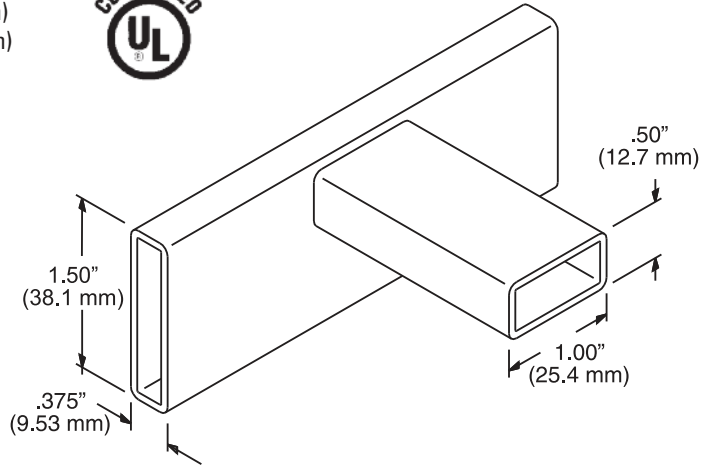

Product Cut Sheet

UL Classified Cable Runway

Similar in construction to our TELCO Style Cable Runway (11252 Series). The side stringers are 1 1/2" x 3/8" x .065" (38.1 mm x 9.53 mm x 1.65 mm) and the cross members are 1/2" x 1" x .065" (12.7 mm x 30 mm x 1.65 mm) welded at 9" (230 mm) intervals.

- Color is Gold chem film over zinc plating or black chem
- Underwriters Laboratory Classified for suitability (as an equipment grounding conductor only)
- The overall length is 9' 8-1/2"/116.5" (2959 mm) to comply with TELCO-Style standards
- Individually boxed to prevent scratching and damage
- Installation Best Practices includes Runway Elevation Kit

| Part Number | Width (Dim. A) in (mm) | Length (Dim. B) in (mm) | Shipping Weight lb (kg) |
|-------------|------------------------|-------------------------|-------------------------|
| 11275-X06 | 6 (150) | 9' 8-1/2 (2959) | 19 (8.6) |
| 11275-X09 | 9 (230) | 9' 8-1/2 (2959) | 20 (9.1) |
| 11275-X12 | 12 (300) | 9' 8-1/2 (2959) | 22 (10.0) |
| 11275-X15 | 15 (380) | 9' 8-1/2 (2959) | 26 (11.8) |
| 11275-X18 | 18 (460) | 9' 8-1/2 (2959) | 28 (12.7) |
| 11275-X20 | 20 (510) | 9' 8-1/2 (2959) | 29 (13.2) |
| 11275-X24 | 24 (610) | 9' 8-1/2 (2959) | 31 (14.1) |