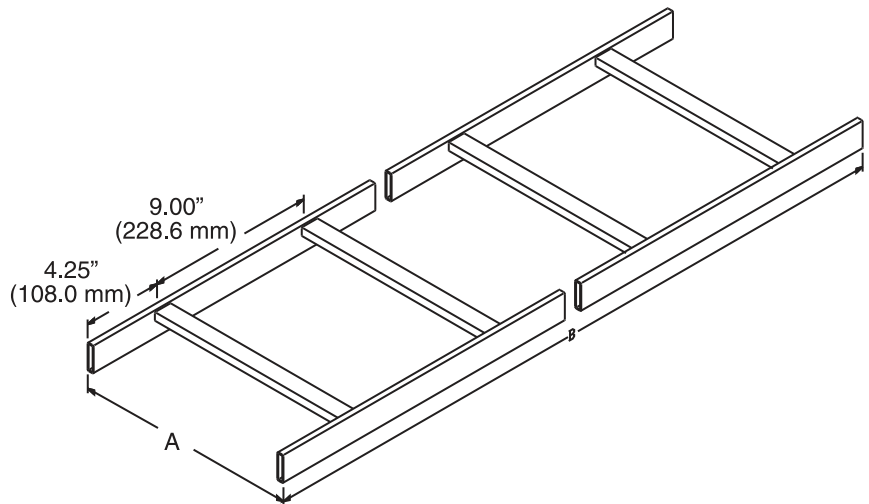

800-834-4969 in U.S. & Canada • www.chatsworth.com

CHATSWORTH PRODUCTS, INC.

©2012 Chatsworth Products, Inc. All rights reserved. CPI, CPI Passive Cooling, MegaFrame, Saf-T-Grip, Seismic Frame, SlimFrame, TeraFrame, GlobalFrame, Cube-iT Plus, Evolution, OnTrac, QuadraRack and Velocity are federally registered trademarks of Chatsworth Products, Inc. eConnect and Simply Efficient are trademarks of Chatsworth Products, Inc. All other trademarks belong to their respective companies. 07/12