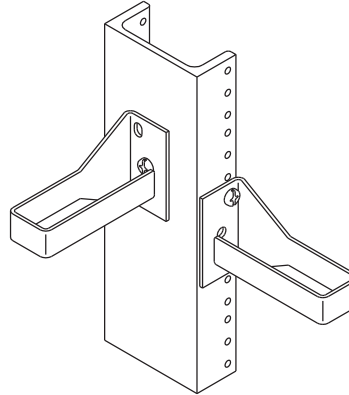

Product Cut Sheet

NARROW CABLE LOOP

Use these cable loops to hold and dress cable vertically. Attach to walls or racks where width is limited. Mounting hardware not included.

- Made of aluminum with rounded edges to reduce cable insulation damage
- Narrow Cable Loop is 2.50" H x 1.25" W x 4.00" D (63.5 mm x 31.8 mm x 101.6 mm)
- Sold individually or box of 100

Part Number		Description
Individually	Box of 100	
11230-X01	11230-X11	Narrow Cable Loop

X=Color: 1=Gray, 2=Computer Beige, 5=Clear, 7=Black, E=Glacier White.

800-834-4969 in U.S. & Canada • www.chatsworth.com