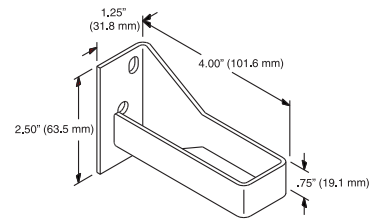

Product Cut Sheet

NARROW CABLE LOOP

Use these cable loops to hold and dress cable vertically. Attach to walls or racks where width is limited. Mounting hardware not included.

- Made of aluminum with rounded edges to reduce cable insulation damage
- Narrow Cable Loop is 2.50" H x 1.25" W x 4.00" D (63.5 mm x 31.8 mm x 101.6 mm)
- Sold individually or box of 100

Part Number		Description
Individually	Box of 100	
11230-X01	11230-X11	Narrow Cable Loop

X=Color: 1=Gray, 2=Computer Beige, 5=Clear, 7=Black, E=Glacier White.

800-834-4969 in U.S. & Canada • www.chatsworth.com