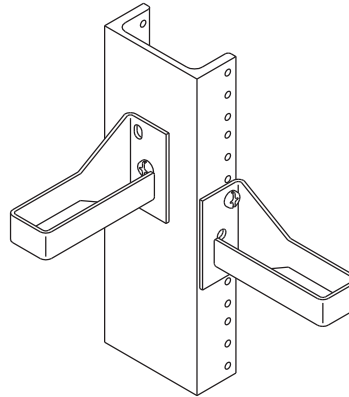

Product Cut Sheet

NARROW CABLE LOOP

Use these cable loops to hold and dress cable vertically. Attach to walls or racks where width is limited. Mounting hardware not included.

- Made of aluminum with rounded edges to reduce cable insulation damage
- Narrow Cable Loop is 2.50" H x 1.25" W x 4.00" D (63.5 mm x 31.8 mm x 101.6 mm)
- Sold individually or box of 100

Part Number		Description
Individually	Box of 100	
11230-X01	11230-X11	Narrow Cable Loop

X=color: 1=Gray, 2=Computer Beige, 5=Clear, 7=Black, E=Glacier White.

800-834-4969 in U.S. & Canada • www.chatsworth.com