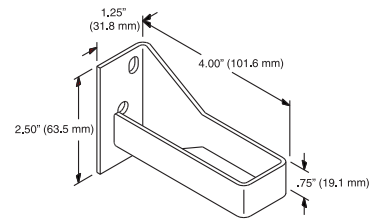

Product Cut Sheet

NARROW CABLE LOOP

Use these cable loops to hold and dress cable vertically. Attach to walls or racks where width is limited. Mounting hardware not included.

- Made of aluminum with rounded edges to reduce cable insulation damage
- Narrow Cable Loop is 2.50" H x 1.25" W x 4.00" D (63.5 mm x 31.8 mm x 101.6 mm)
- Sold individually or box of 100

Part Number		Description
Individually	Box of 100	
11230-X01	11230-X11	Narrow Cable Loop

X=color: 1=Gray, 2=Computer Beige, 5=Clear, 7=Black, E=Glacier White.

800-834-4969 in U.S. & Canada • www.chatsworth.com