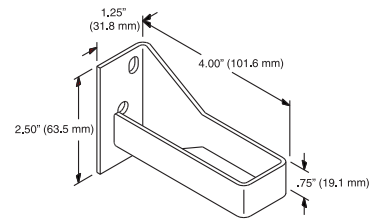

Product Cut Sheet

NARROW CABLE LOOP

Use these cable loops to hold and dress cable vertically. Attach to walls or racks where width is limited. Mounting hardware not included.

- Made of aluminum with rounded edges to reduce cable insulation damage
- Narrow Cable Loop is 2.50" H x 1.25" W x 4.00" D (63.5 mm x 31.8 mm x 101.6 mm)
- Sold individually or box of 100

| Part Number | | Description |
|--------------|------------|-------------------|
| Individually | Box of 100 | |
| 11230-X01 | 11230-X11 | Narrow Cable Loop |

X=color: 1=Gray, 2=Computer Beige, 5=Clear, 7=Black, E=Glacier White.