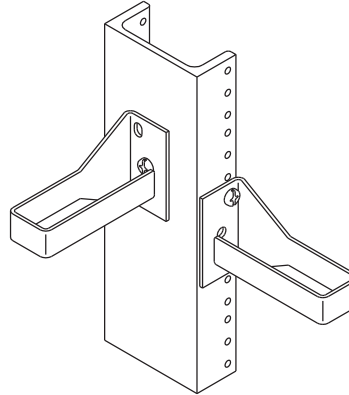

Product Cut Sheet

NARROW CABLE LOOP

Use these cable loops to hold and dress cable vertically. Attach to walls or racks where width is limited. Mounting hardware not included.

- Made of aluminum with rounded edges to reduce cable insulation damage
- Narrow Cable Loop is 2.50" H x 1.25" W x 4.00" D (63.5 mm x 31.8 mm x 101.6 mm)
- Sold individually or box of 100

| Part Number | | Description |
|--------------|------------|-------------------|
| Individually | Box of 100 | |
| 11230-X01 | 11230-X11 | Narrow Cable Loop |

X=color: 1=Gray, 2=Computer Beige, 5=Clear, 7=Black, E=Glacier White.