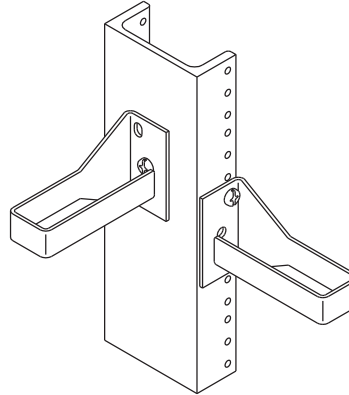

Product Cut Sheet

NARROW CABLE LOOP

Use these cable loops to hold and dress cable vertically. Attach to walls or racks where width is limited. Mounting hardware not included.

- Made of aluminum with rounded edges to reduce cable insulation damage
- Narrow Cable Loop is 2.50" H x 1.25" W x 4.00" D (63.5 mm x 31.8 mm x 101.6 mm)
- Sold individually or box of 100

Part Number		Description
Individually	Box of 100	
11230-X01	11230-X11	Narrow Cable Loop

X=color: 1=Gray, 2=Computer Beige, 5=Clear, 7=Black, E=Glacier White.

800-834-4969 in U.S. & Canada • www.chatsworth.com