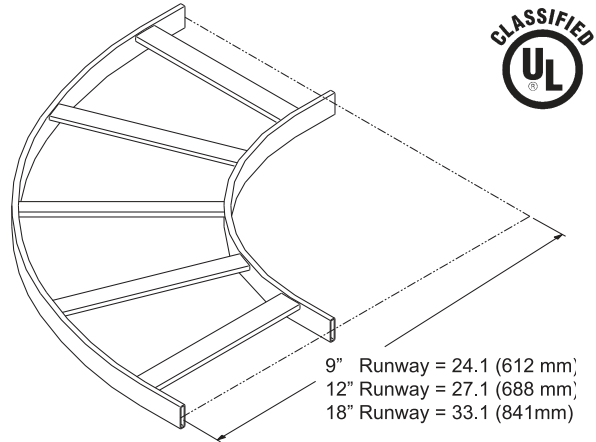

## CABLE RUNWAY E-BEND

Creates a 90 degree gradual sweep in horizontal plane for Cable Runway runs. Designed for cabling in conformance with minimum bend radius requirements (typically 4 times the cable diameter). Made of lightweight 1-1/2" x 3/8" (38.1 mm x 9.53 mm) tubular steel to fit standard Cable Runway. Cross members welded at approximately 23 degree increments.

- Conforms to Category 5e/6/6a requirements
- Easy installation using CPI Butt-Splices (P/N 11301-001, not included)

| Part Number | Cable Runway Width in (mm) | Width (Dim B) in (mm) |
|-------------|----------------------------|-----------------------|
| 10822-X04   | 4 (100)                    | 19.1 (485)            |
| 10822-X06   | 6 (150)                    | 21.1 (536)            |
| 10822-X08   | 8 (200)                    | 23.1 (587)            |
| 10822-X09   | 9 (230)                    | 24.1 (612)            |
| 10822-X10   | 10 (250)                   | 25.1 (638)            |
| 10822-X12   | 12 (300)                   | 27.1 (688)            |
| 10822-X15   | 15 (380)                   | 30.1 (765)            |
| 10822-X18   | 19 (460)                   | 33.1 (841)            |
| 10822-X20   | 20 (510)                   | 35.1 (892)            |
| 10822-X24   | 24 (610)                   | 39.1 (993)            |
| 10822-X31   | 30 (760)                   | 45.1 (1146)           |
| 10822-X37   | 36 (910)                   | 51.1 (1298)           |