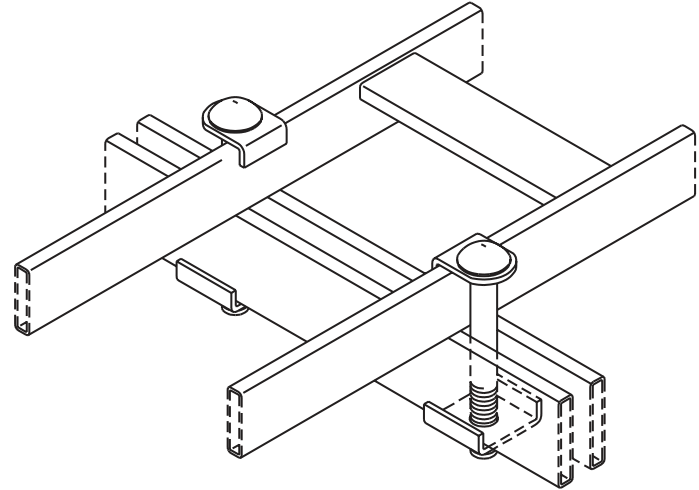

Product Information Sheet

J-BOLT CLIP KIT, AUXILIARY FRAMING CHANNEL/CABLE RUNWAY

For fastening cable runway to auxiliary framework. Material is steel finished with gold over zinc plating.

■ Kit consists of:

- 2 each 1/2-13 x 4 3/8" J-bolt clips
- 2 each clamps
- 2 each 1/2-13 hex nuts
- 2 each 1/2 split lock washers

Part Number	Description	Shipping Weight
10635-003	For 3/8" x 2" Bar	1 lb
10635-005	For 9/16" x 2" Channel	1 lb
10635-007	For 1" x 2" Channel	1 lb