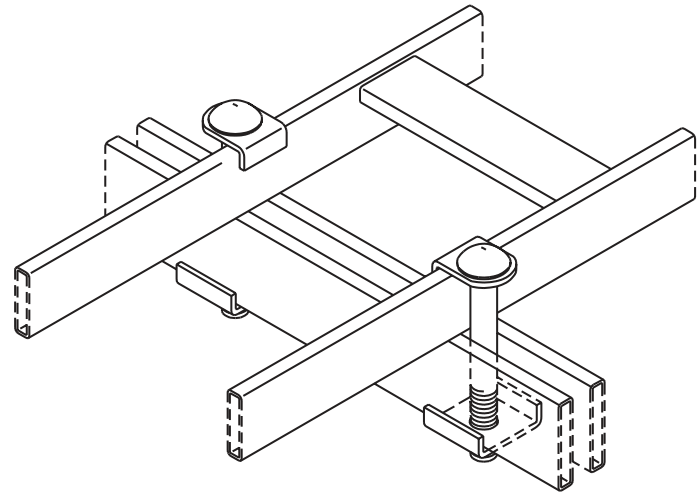

Product Information Sheet

J-BOLT CLIP KIT, AUXILIARY FRAMING CHANNEL/CABLE RUNWAY

For fastening cable runway to auxiliary framework. Material is steel finished with gold over zinc plating.

■ Kit consists of:

- 2 each 1/2-13 x 4 3/8" J-bolt clips
- 2 each clamps
- 2 each 1/2-13 hex nuts
- 2 each 1/2 split lock washers

Part Number	Description	Shipping Weight
10635-003	For 3/8" x 2" Bar	1 lb
10635-005	For 9/16" x 2" Channel	1 lb
10635-007	For 1" x 2" Channel	1 lb