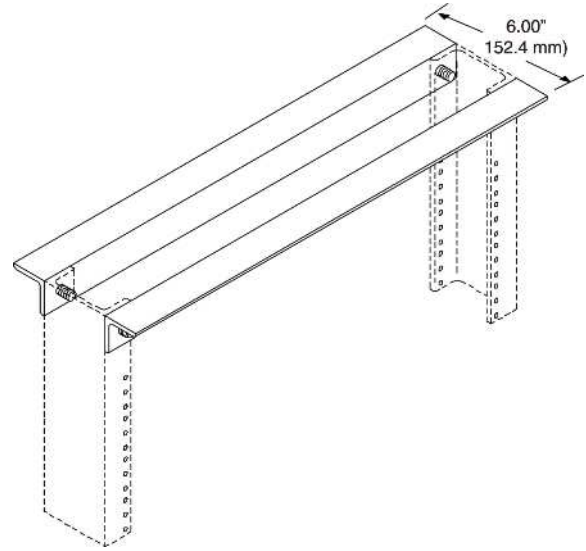

# Product Cut Sheet

## TOP ANGLE

Optional top angles for CPI Universal Rack.

- Material is aluminum extrusion 1-1/2" x 1-1/2" x 1/4"  
(38 mm x 38 mm x 6.4 mm)
- Sold individually

Part Number		Shipping Weight lb (kg)
19" Rack	23" Rack	
10375-X01	10375-X02	3 (1.4)