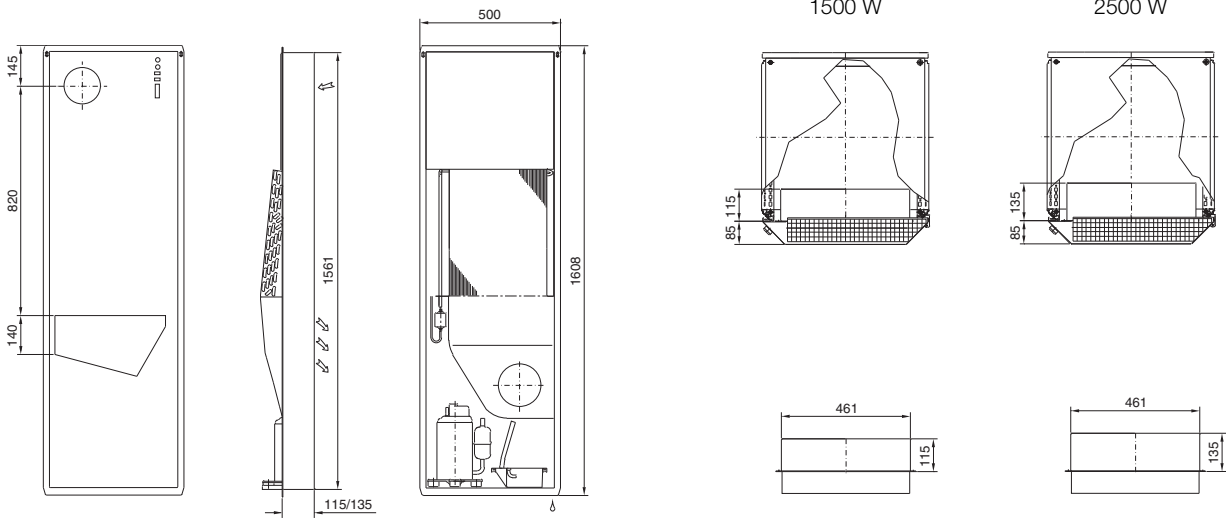

Climate control

Cooling units

Modular climate control concept

Cooling module "Blue e", SK 3307.7XX, SK 3310.7XX

Section doors