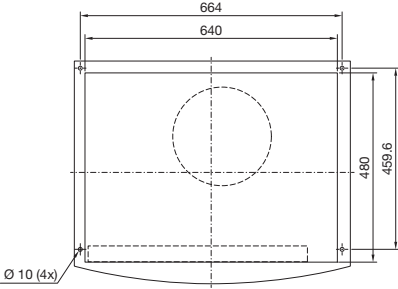

Roof-mounted cooling units

Blue e+, SK 3185.730

Mounting cut-out

Note:
Only suitable for mounting on enclosures with minimum dimensions 800 x 600 (W x D).