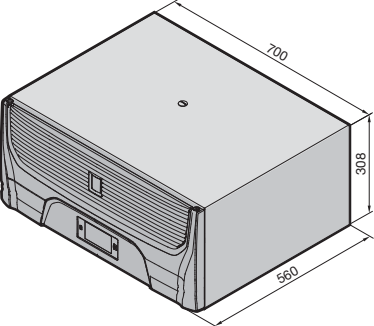

Roof-mounted cooling units

Blue e+, SK 3185.730

Mounting cut-out

Note:
Only suitable for mounting on enclosures with minimum dimensions 800 x 600 (W x D).