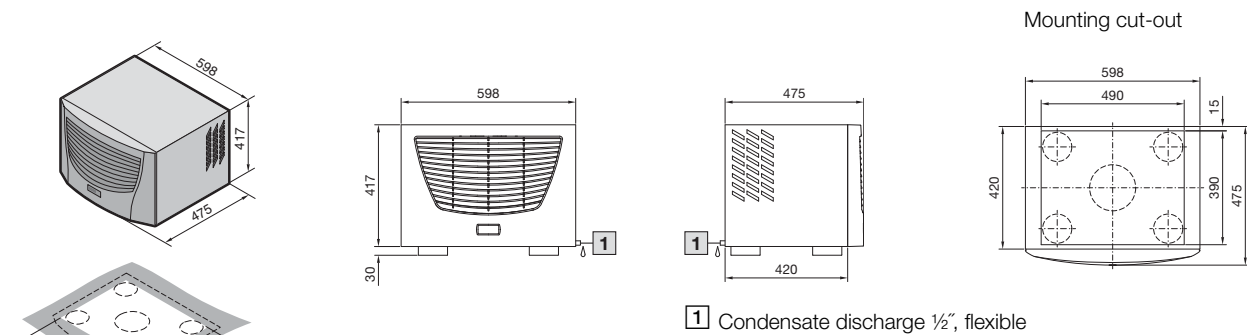

TopTherm Blue e, SK 3273.XXX, SK 3383.XXX, SK 3384.XXX, SK 3385.XXX