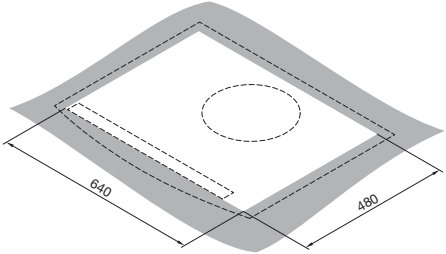

Roof-mounted cooling units

Blue e+, SK 3185.730

Mounting cut-out

Note:
Only suitable for mounting on enclosures with minimum dimensions 800 x 600 (W x D).