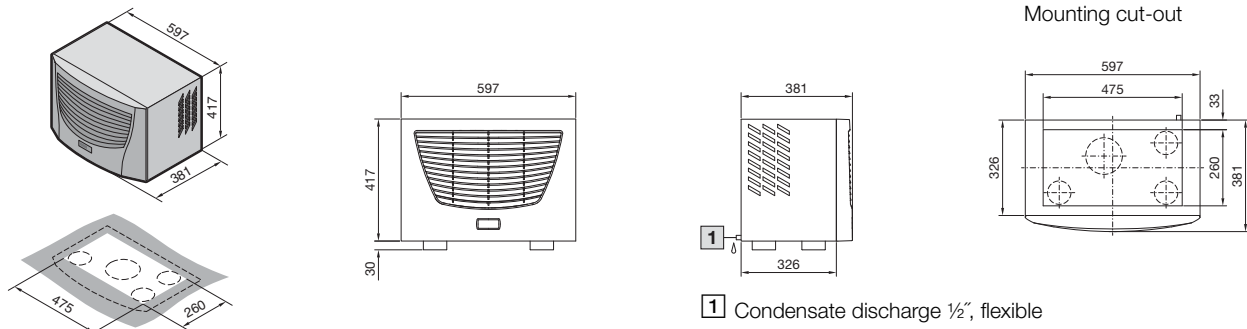

Climate control

Cooling units

Roof-mounted cooling units

TopTherm Blue e, SK 3359.XXX, SK 3382.XXX