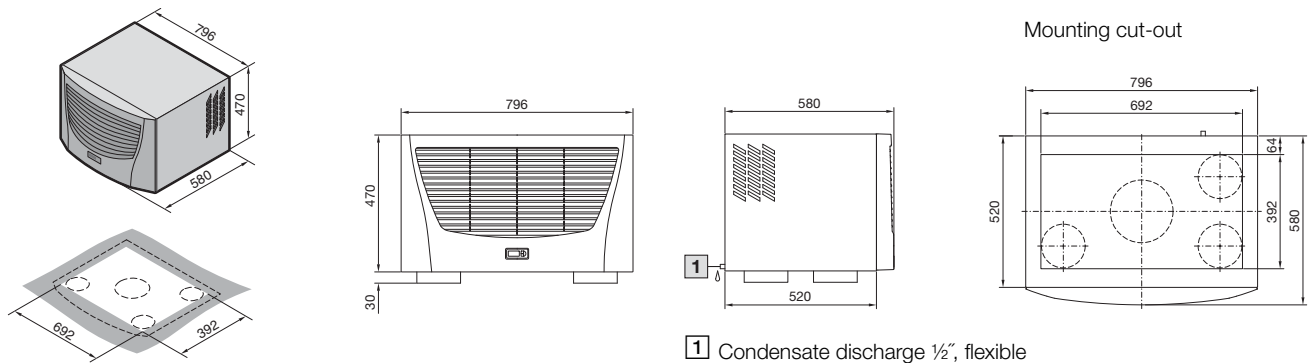

Roof-mounted cooling units

Blue e+, SK 3185.730

Mounting cut-out

Note:
Only suitable for mounting on enclosures with minimum dimensions 800 x 600 (W x D).