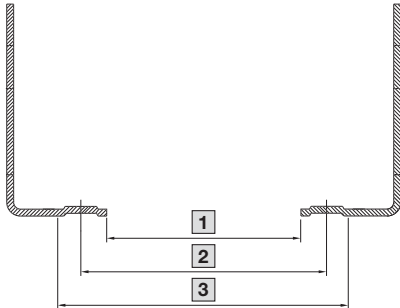

## 482.6 mm (19") installation system

### Mounting angles, 482.6 mm (19") for TS

L-shaped section

L-shaped section

Installation width	1 mm	2 mm	3 mm
19"	450	465	482.6
21"	500	515	533.4
23"	552	567	584.2
24"	577	592	609.6
18 SU	450	465	485
20 SU	500	515	535

- 1 = Clearance width
- 2 = Mounting dimension
- 3 = External dimension of the rack-mounted equipment or of the front panels

TS IT section, front

TS IT section, front/rear

Installation width	1 mm	2 mm	3 mm
19"	450	465	482.6
21"	500	515	533.4
23"	552	567	584.2
24"	577	592	609.6