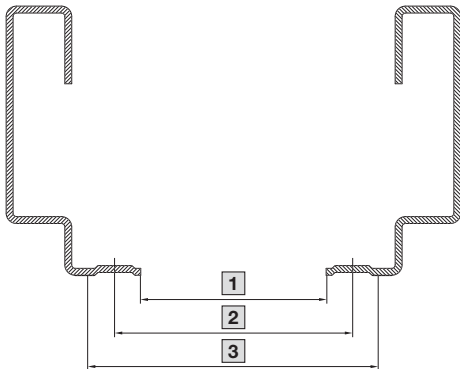

## 482.6 mm (19") installation system

### Mounting angles, 482.6 mm (19") for TS

L-shaped section

L-shaped section

Installation width	1 mm	2 mm	3 mm
19"	450	465	482.6
21"	500	515	533.4
23"	552	567	584.2
24"	577	592	609.6
18 SU	450	465	485
20 SU	500	515	535

- 1 = Clearance width
- 2 = Mounting dimension
- 3 = External dimension of the rack-mounted equipment or of the front panels

TS IT section, front

TS IT section, front/rear

Installation width	1 mm	2 mm	3 mm
19"	450	465	482.6
21"	500	515	533.4
23"	552	567	584.2
24"	577	592	609.6

- 1 = Clearance width
- 2 = Mounting dimension
- 3 = External dimension of the rack-mounted equipment or of the front panels

TS IT section, rear